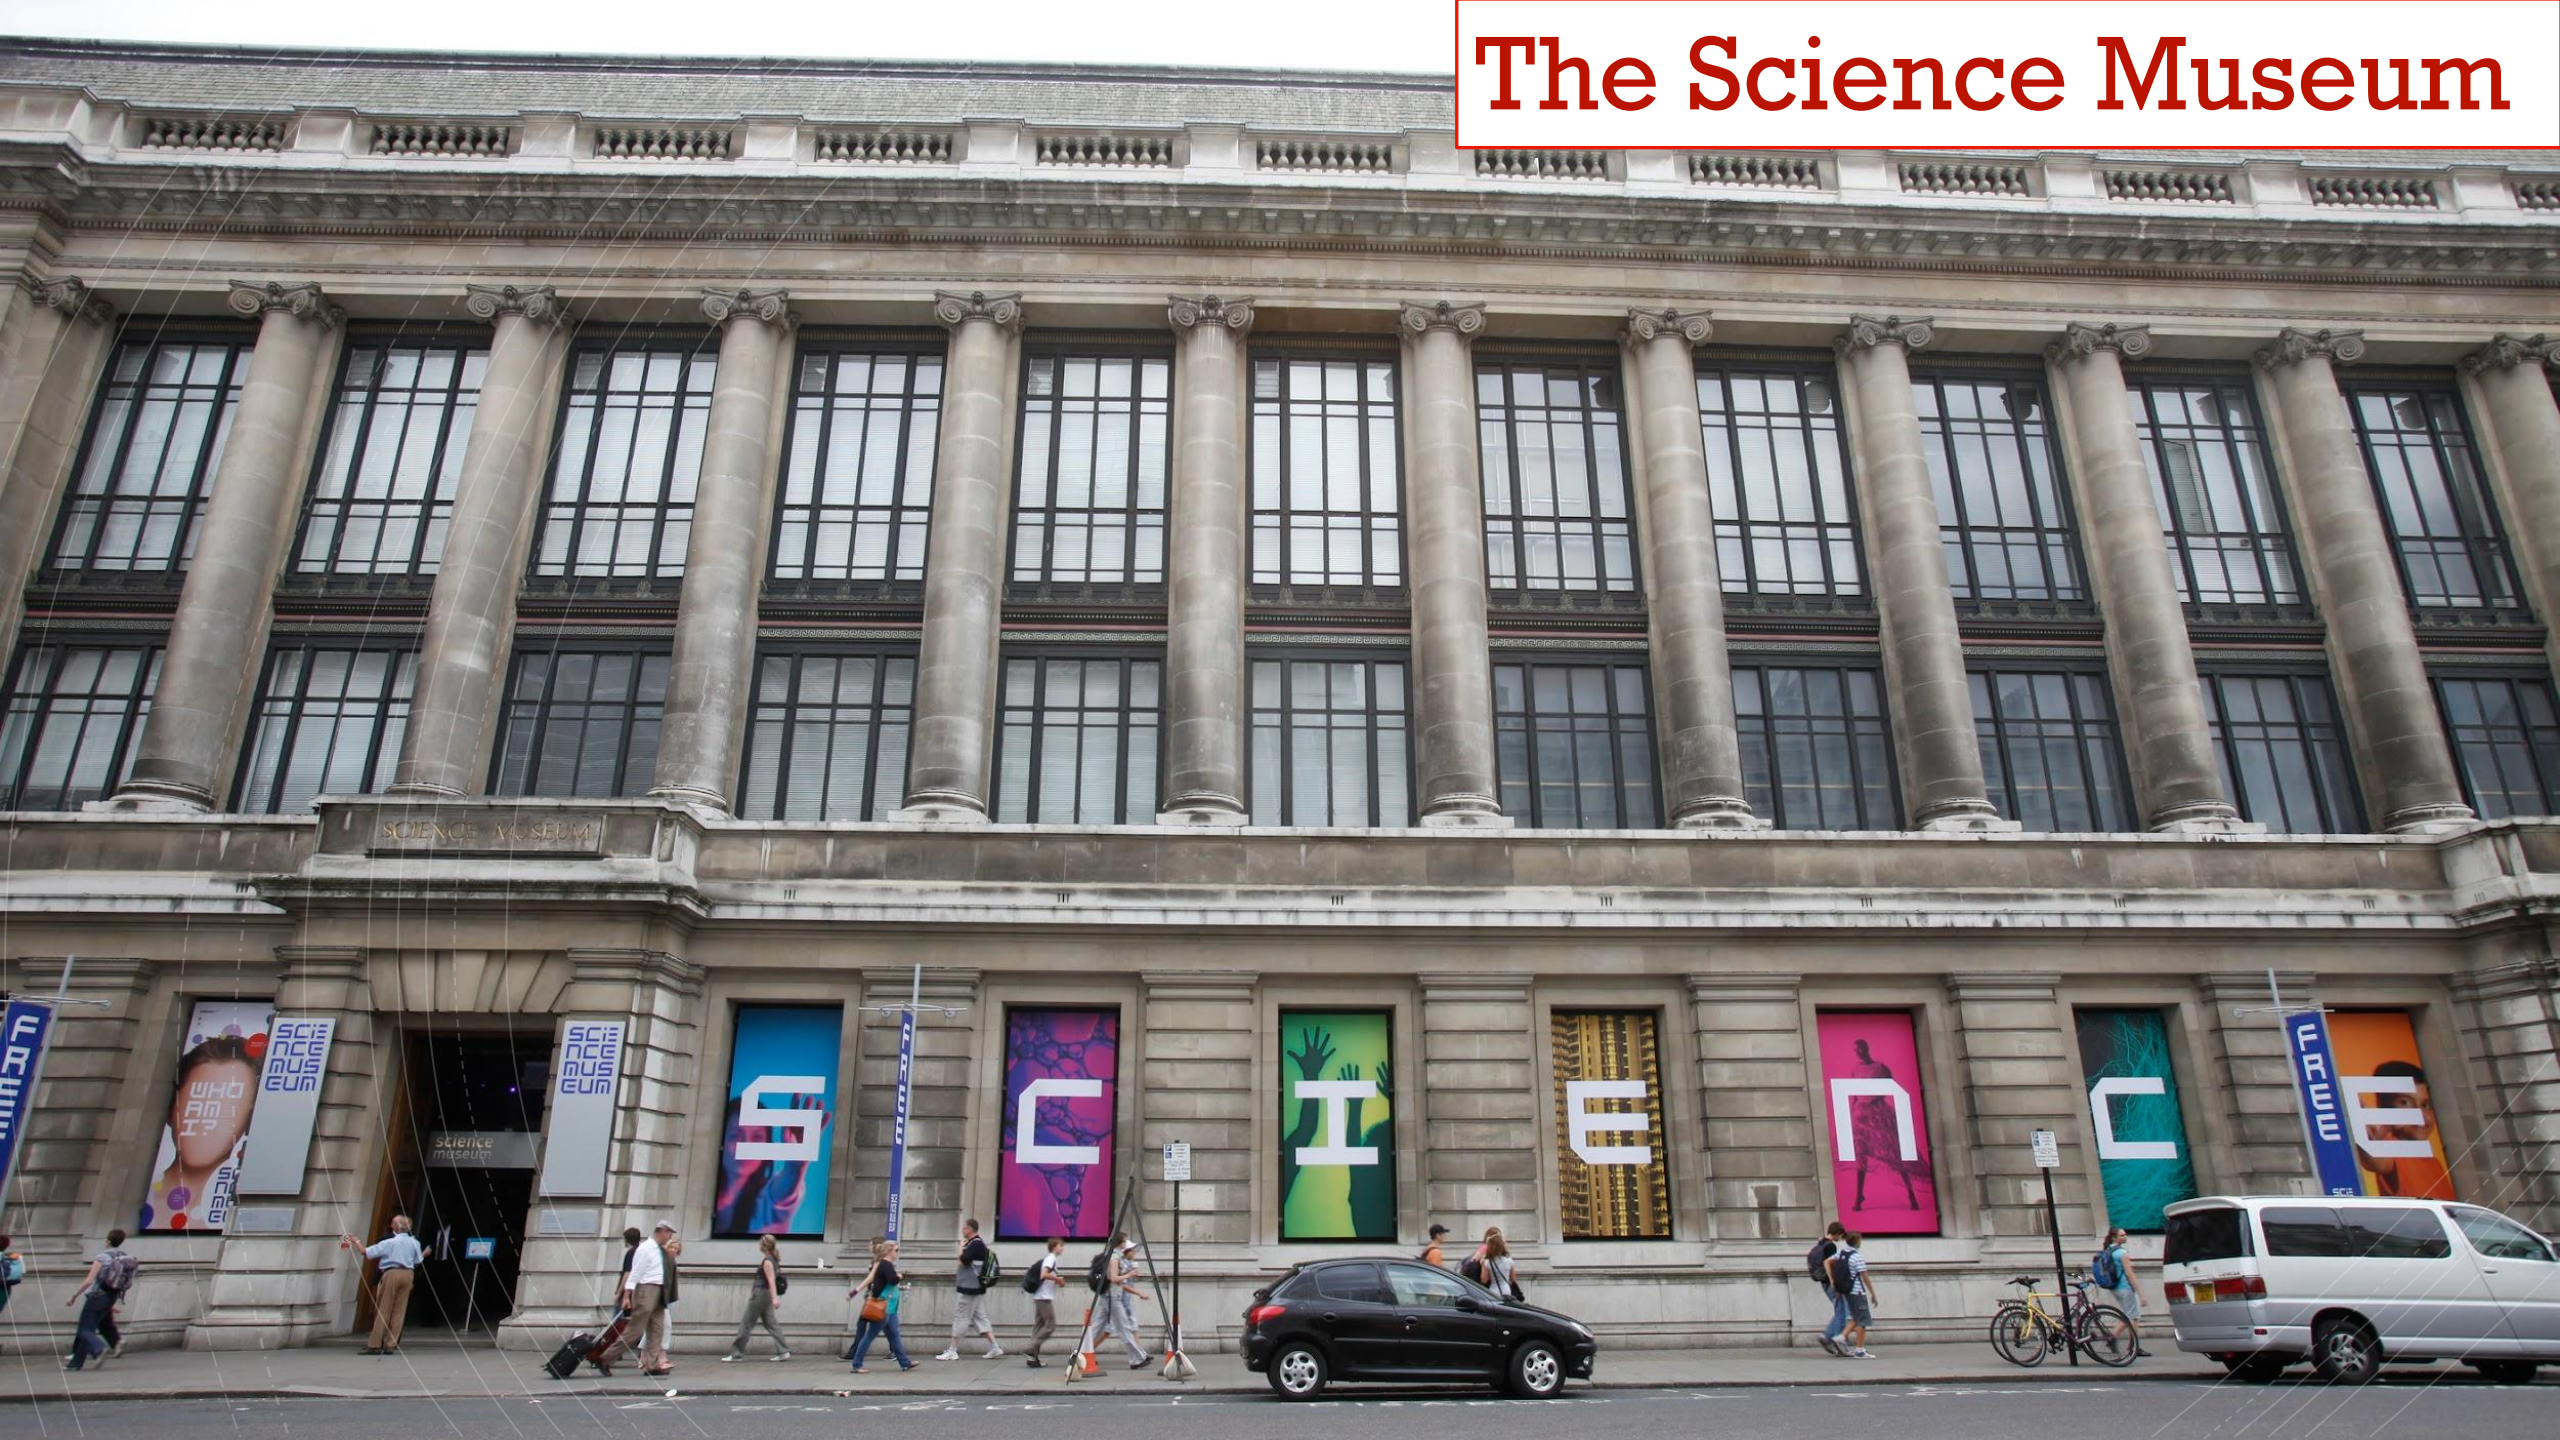

The Science Museum