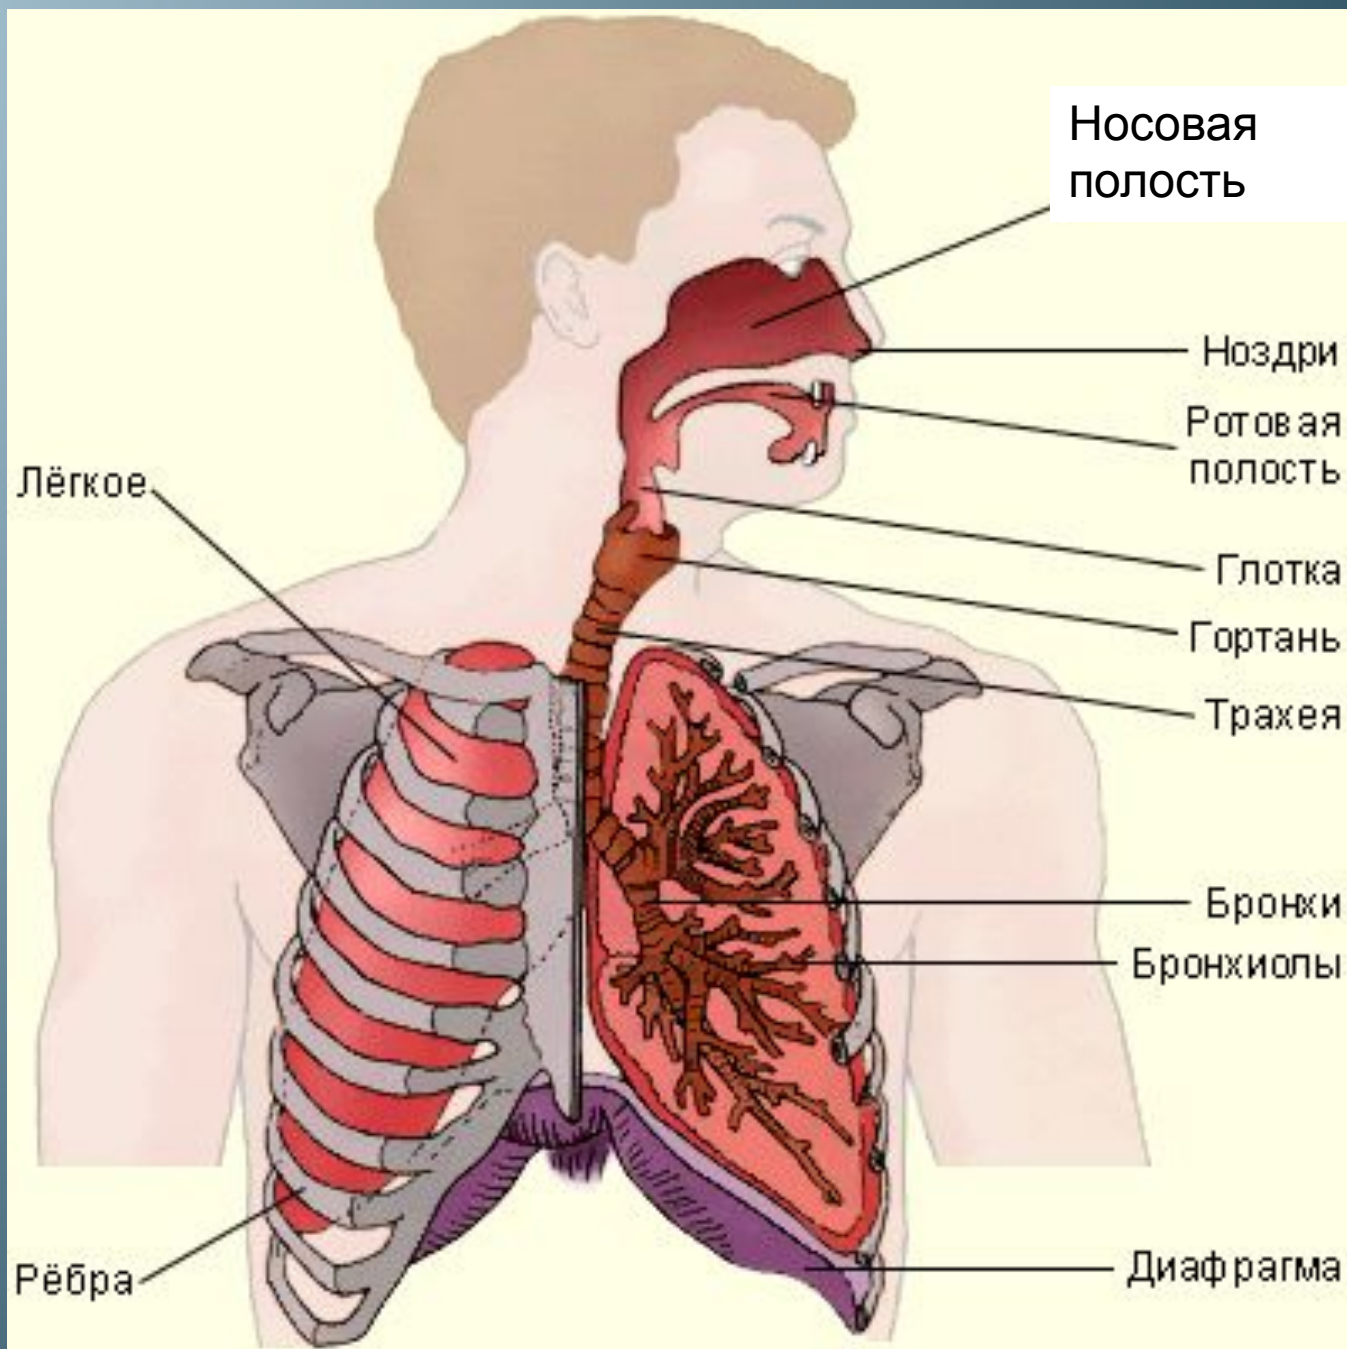

The image is a reproduction of Leonardo da Vinci's 'Vitruvian Man' drawing. It shows a male figure inscribed within a square and a circle. The figure's arms and legs are extended to touch the sides of the square and the circumference of the circle. The drawing is rendered in a golden-brown color on a textured, parchment-like background. The text 'ДЫХАТЕЛЬНАЯ СИСТЕМА' is superimposed over the center of the figure.

ДЫХАТЕЛЬНАЯ СИСТЕМА

Глотка

Носоглотка

Ротоглотка

Гортаноглотка

Миндалины

- *Нёбные (2)*
- *Трубные (2)*
- *Глоточная (1)*
- *Язычная (1)*

Гортань