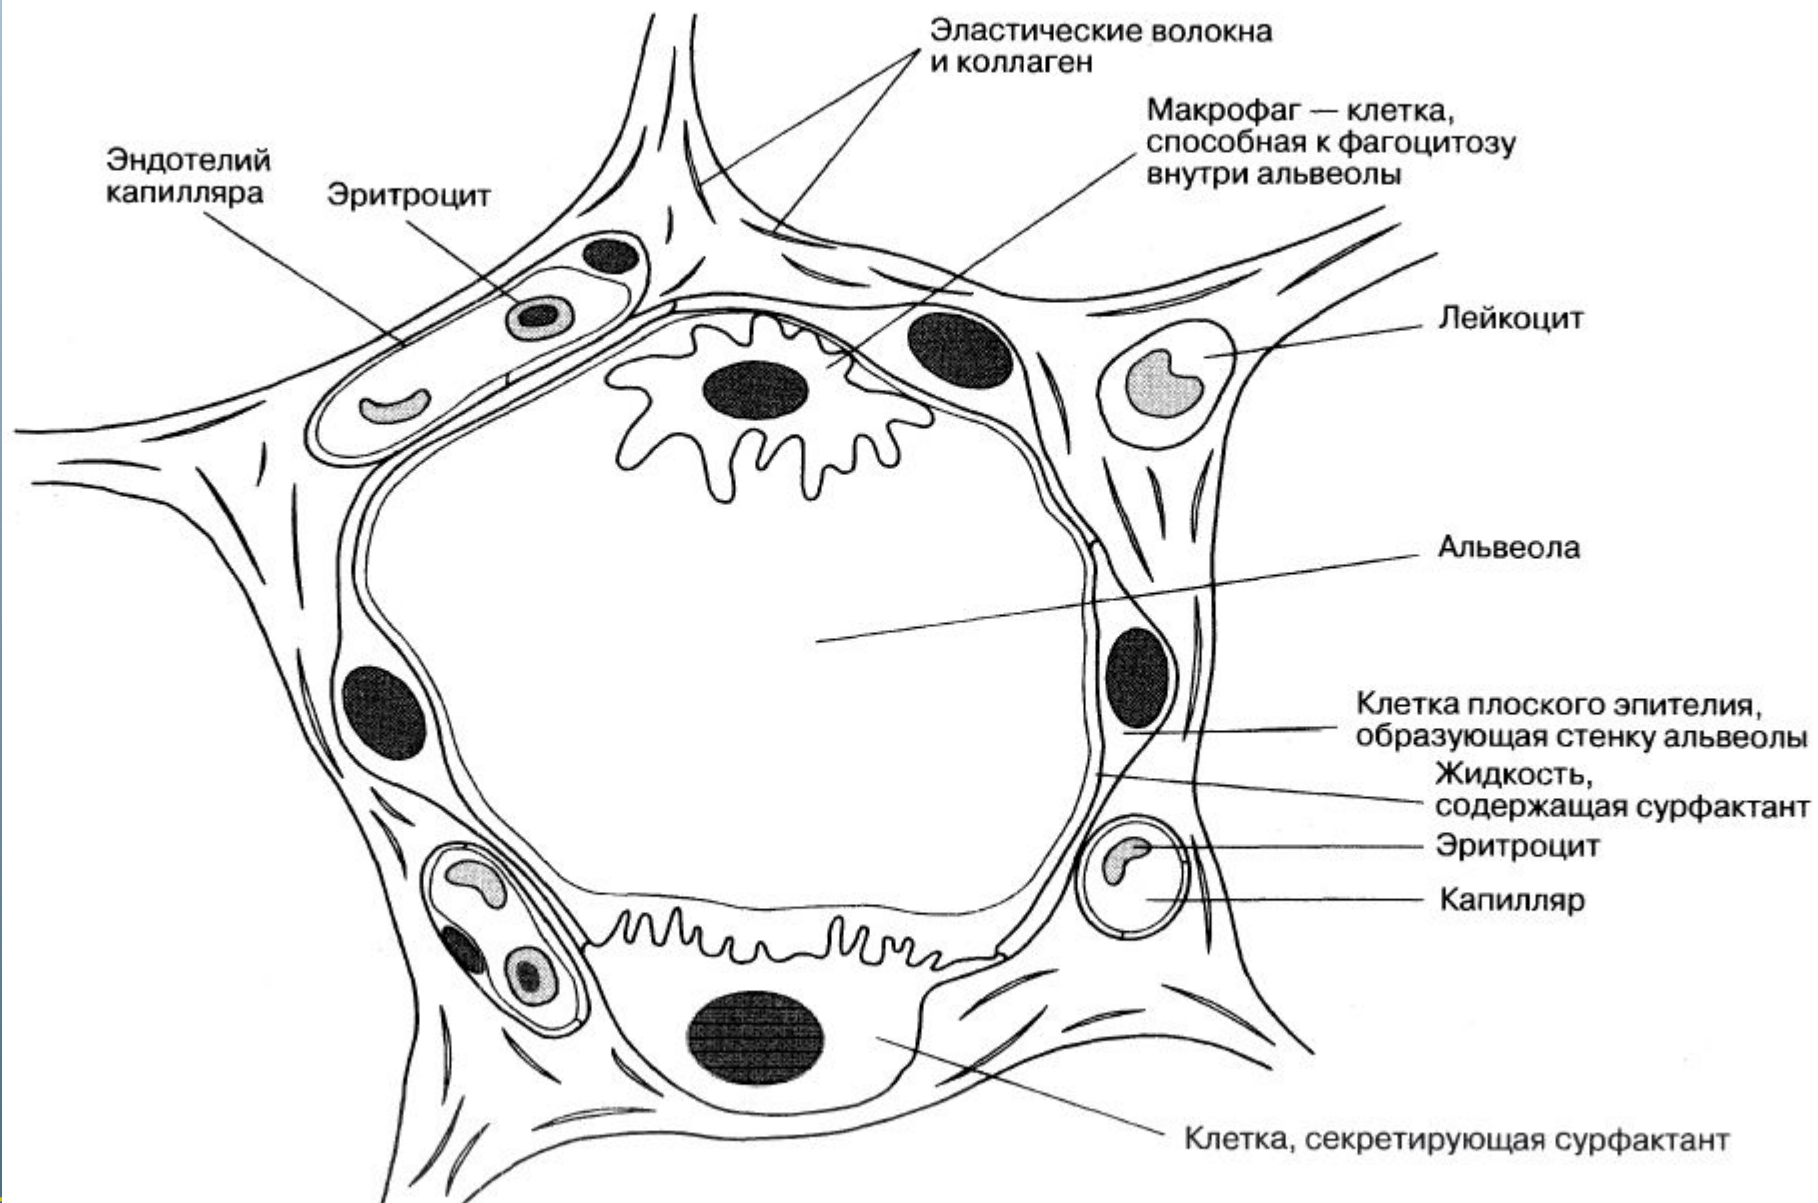

Строение лёгких: альвеолы