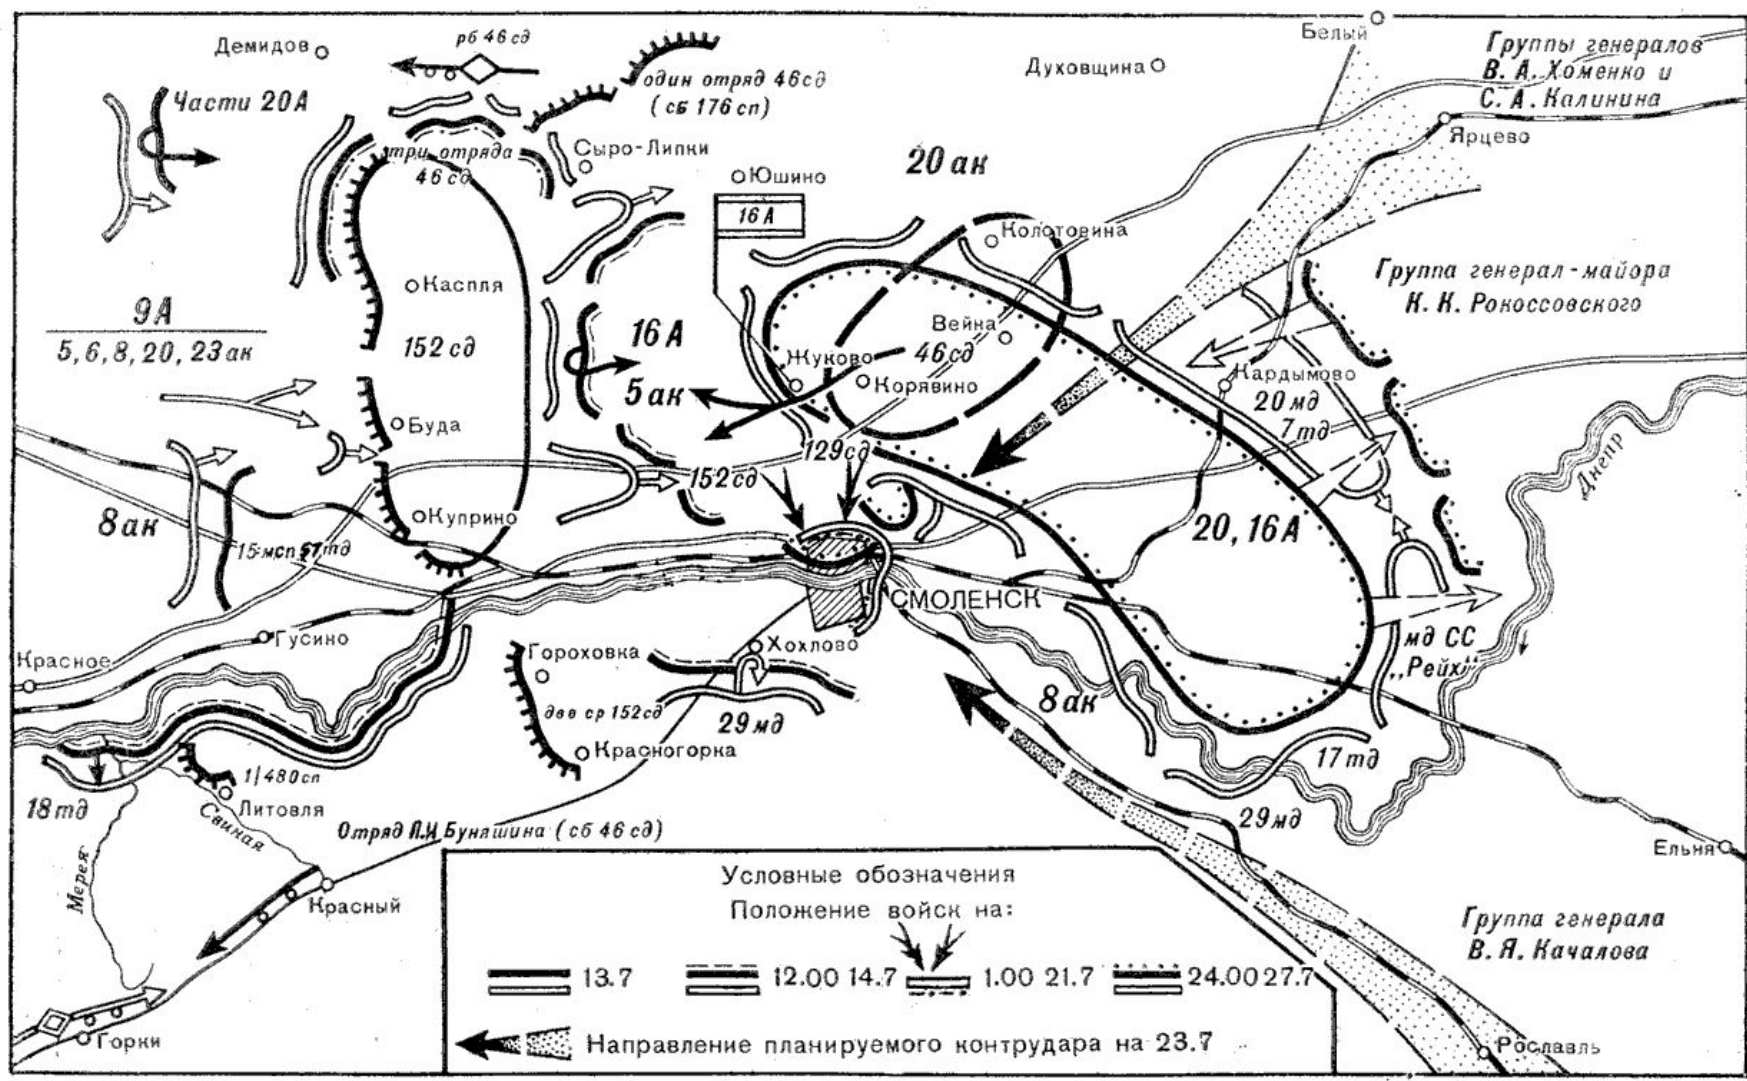

The background features a vibrant red color with several dark red, triangular and polygonal shapes that create a sense of depth and movement. Overlaid on this are several thin, bright orange lines that crisscross the scene, some appearing as if they are passing through or behind the other shapes, adding a dynamic and energetic feel to the composition.

ЗНАТЬ ГЕОГРАФИЮ
-ЗНАЧИТ ПОБЕДИТЬ!

Крейсер Черноморского флота под огнем фашистских береговых батарей 1942 год

scan by www.otvaga2004.narod.ru

YAPLAKAL.COM

Bundesarchiv, Bild 1011-031-2417-09
Foto: Poetsch | 1942/1943 Winter