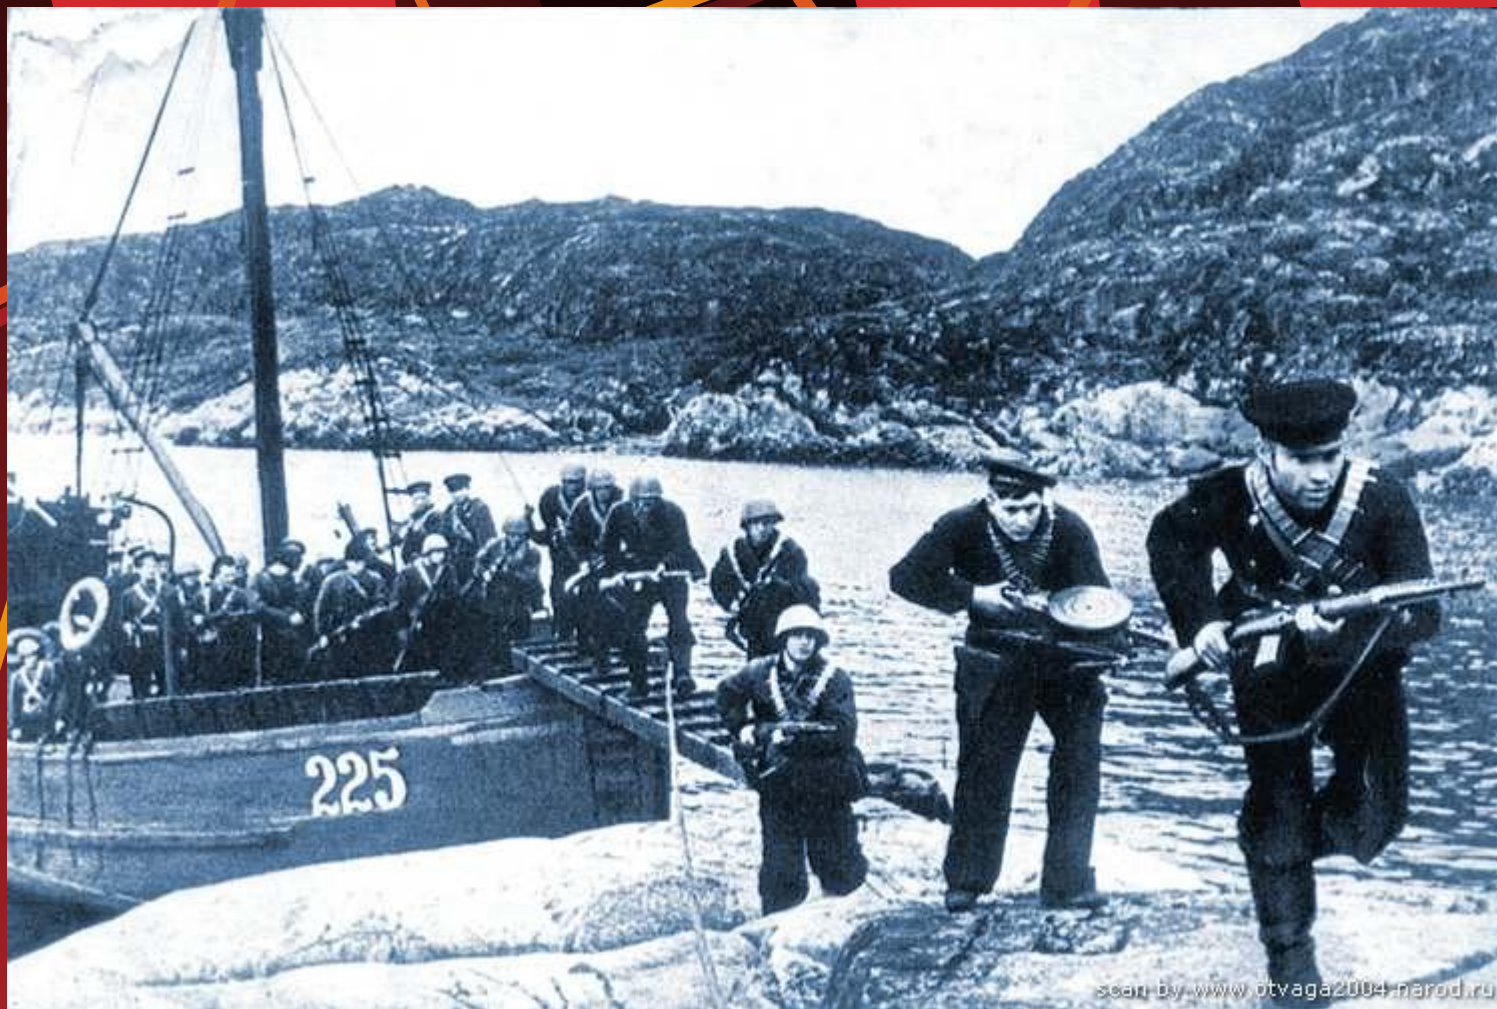

The background features a vibrant red color with several dark red, triangular and polygonal shapes that create a sense of depth and movement. Overlaid on this are several thin, bright orange lines that crisscross the scene, some appearing as if they are passing through or behind the other shapes, adding a dynamic and energetic feel to the composition.

ЗНАТЬ ГЕОГРАФИЮ
-ЗНАЧИТ ПОБЕДИТЬ!

Крейсер Черноморского флота под огнем фашистских береговых батарей 1942 год

scan by www.otvaga2004.narod.ru

YAPLAKAL.COM

Bundesarchiv, Bild 1011-031-2417-09
Foto: Poetsch | 1942/1943 Winter