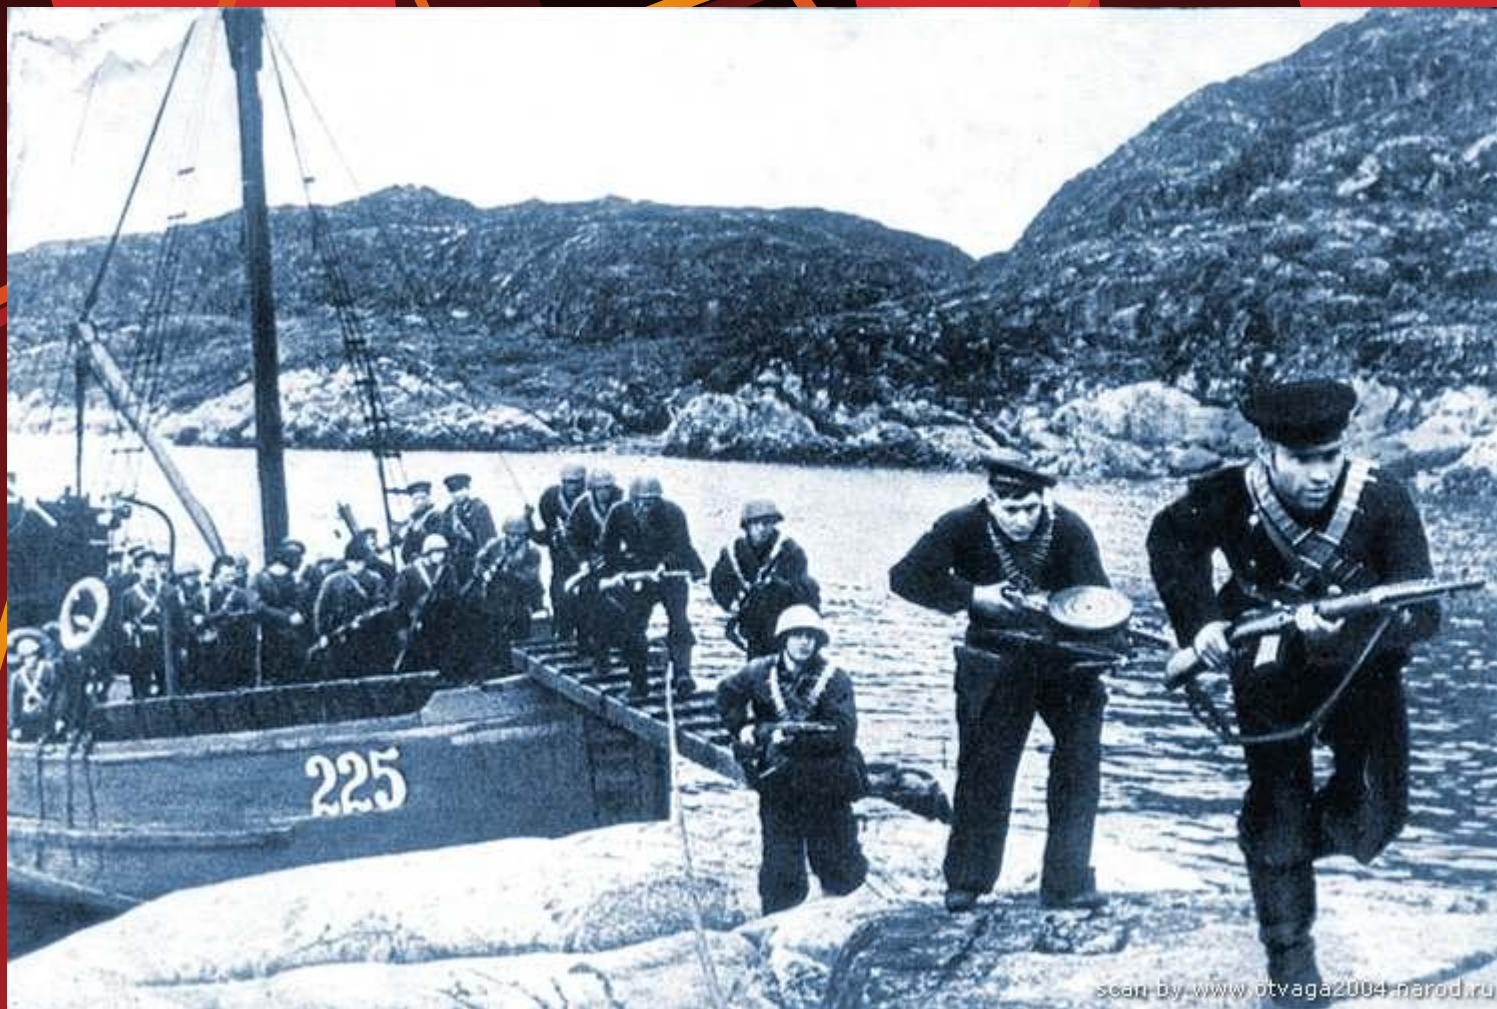

The background features a vibrant red color with several overlapping, semi-transparent orange and yellow geometric shapes, including triangles and lines, creating a dynamic and abstract pattern. The text is centered in a bold, yellow, serif font.

**ЗНАТЬ ГЕОГРАФИЮ
-ЗНАЧИТ ПОБЕДИТЬ!**

Крейсер Черноморского флота под огнем фашистских береговых батарей 1942 год

scan by www.otvaga2004.narod.ru

Bundesarchiv, Bild 1011-031-2417-09
Foto: Poetsch | 1942/1943 Winter