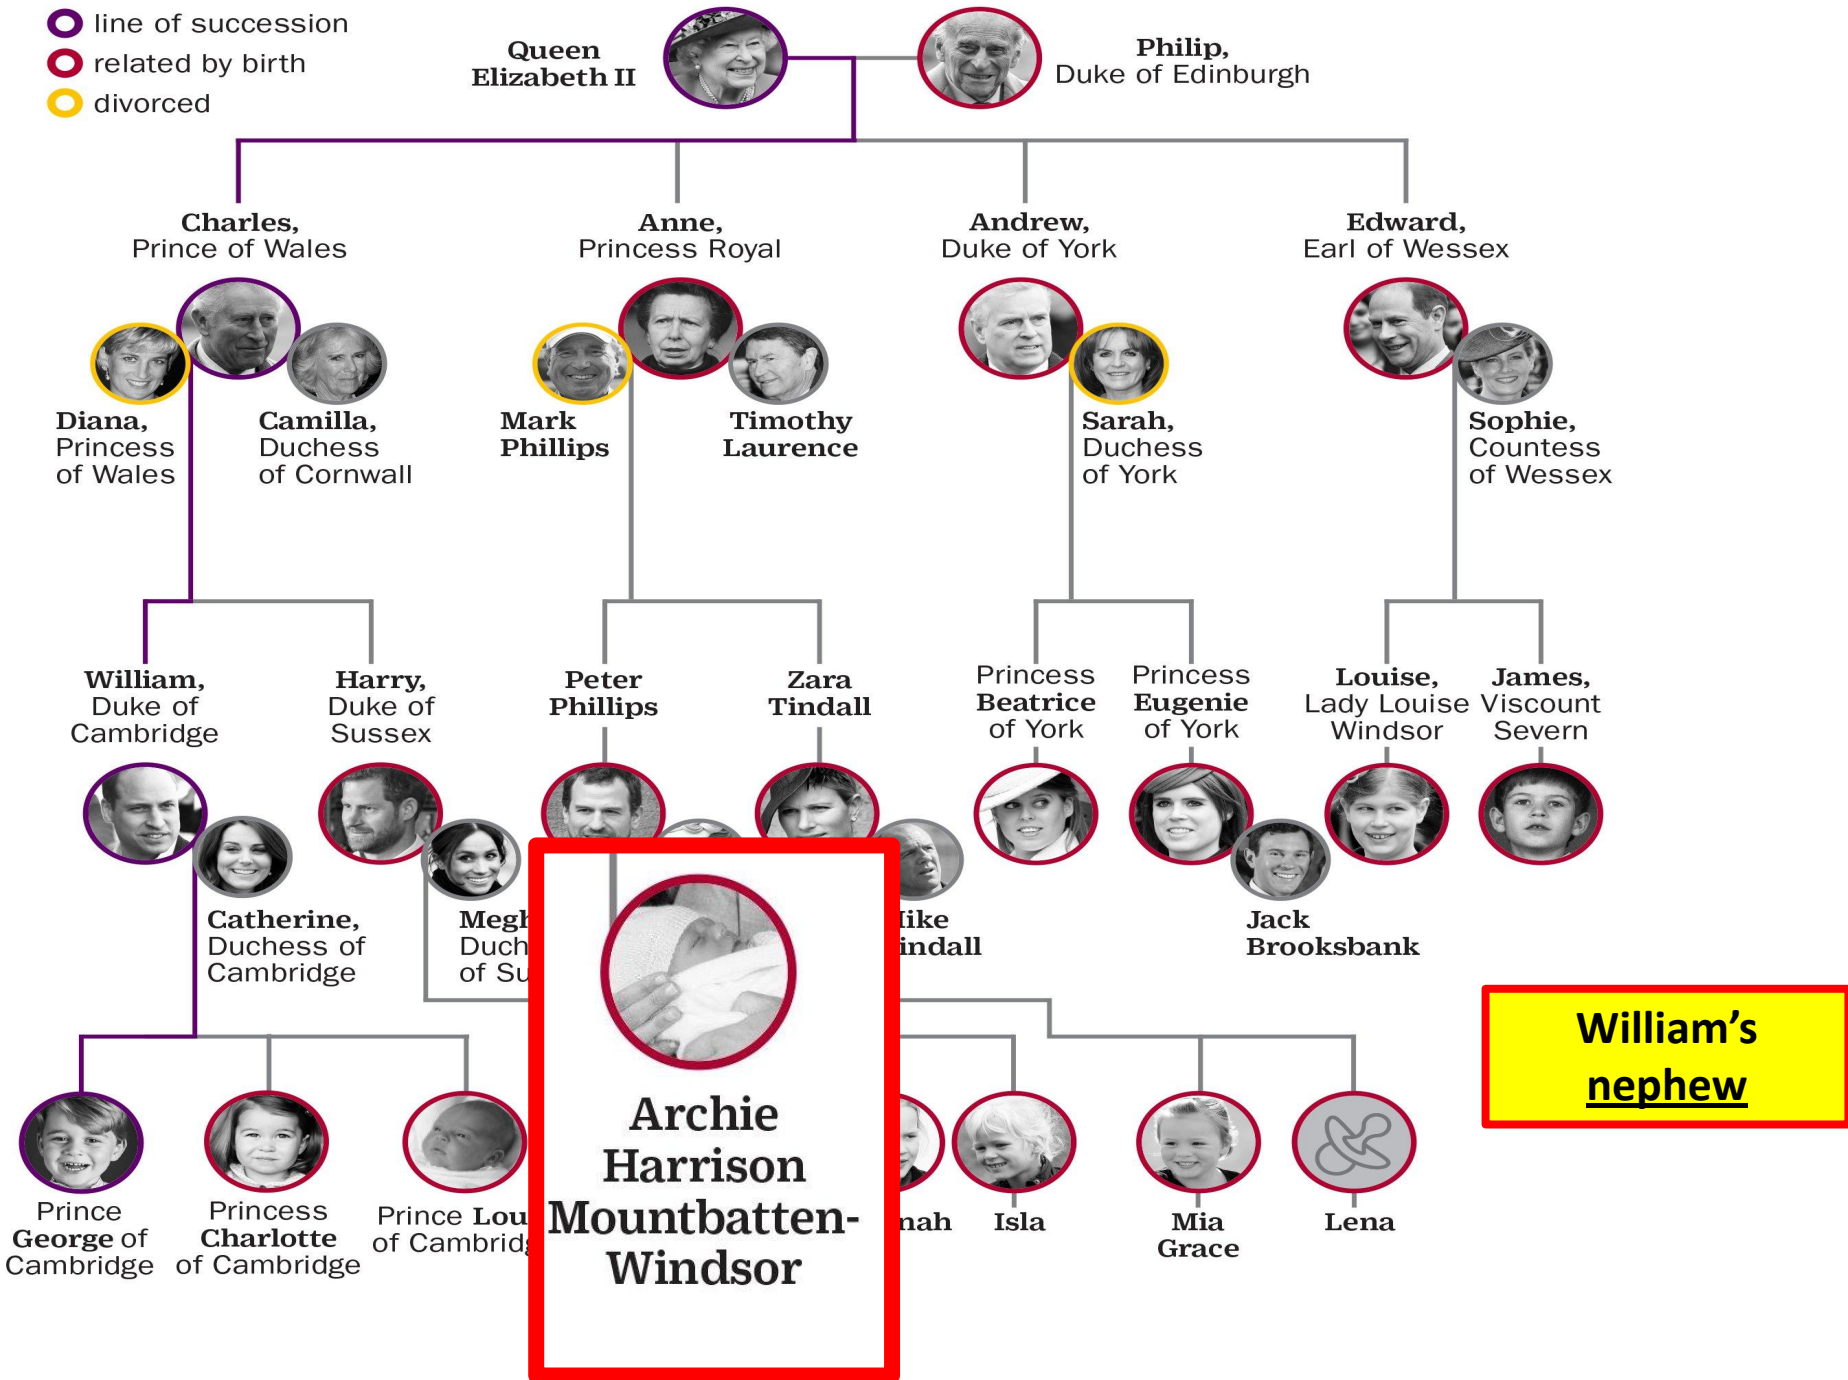

Savannah

Isla

Mia Grace

Lena

William's mother

- line of succession
- related by birth
- divorced

Queen Elizabeth II  **Philip, Duke of Edinburgh** 

Anne, Princess Royal

Savannah

Isla

Mia Grace

Lena

William's stepmother

- line of succession
- related by birth
- divorced

**William's
brother**

- line of succession
- related by birth
- divorced

- line of succession
- related by birth
- divorced

-  line of succession
-  related by birth
-  divorced

Queen Elizabeth II  **Philip, Duke of Edinburgh** 

Charles, Prince of Wales

Anne, Princess Royal

Andrew, Duke of York

Edward, Earl of Wessex

 **Diana, Princess of Wales**
 
Camilla, Duchess of Cornwall

 **Mark Phillips**
 
Timothy Laurence

 
Sarah, Duchess of York

 
Sophie, Countess of Wessex

William, Duke of Cambridge

Harry, Duke of Sussex