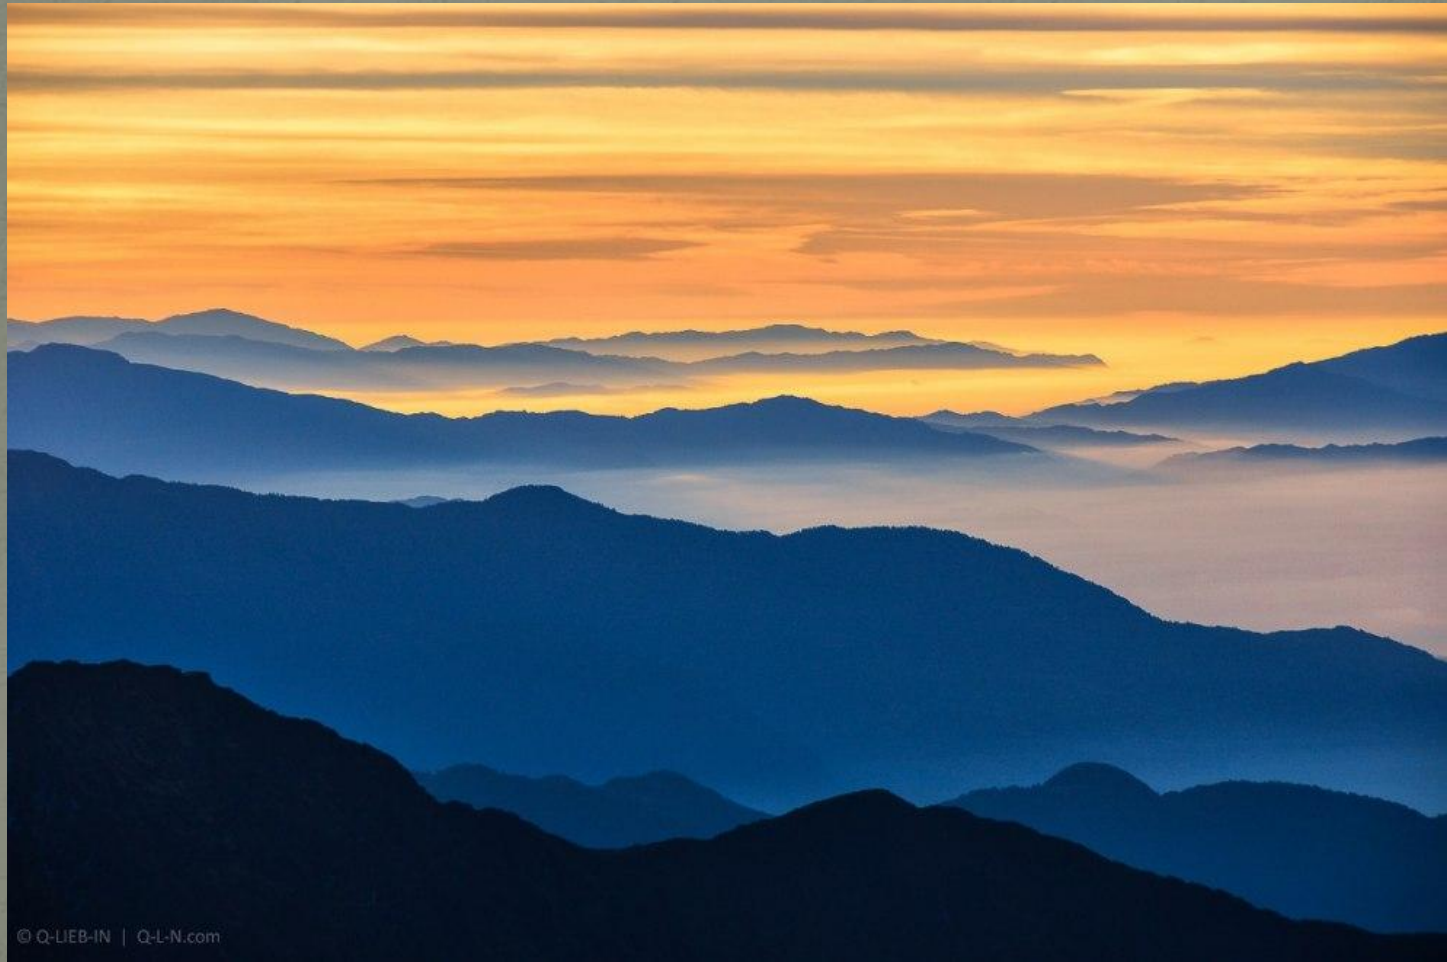

© Q-LIEB-IN | Q-L-N.com