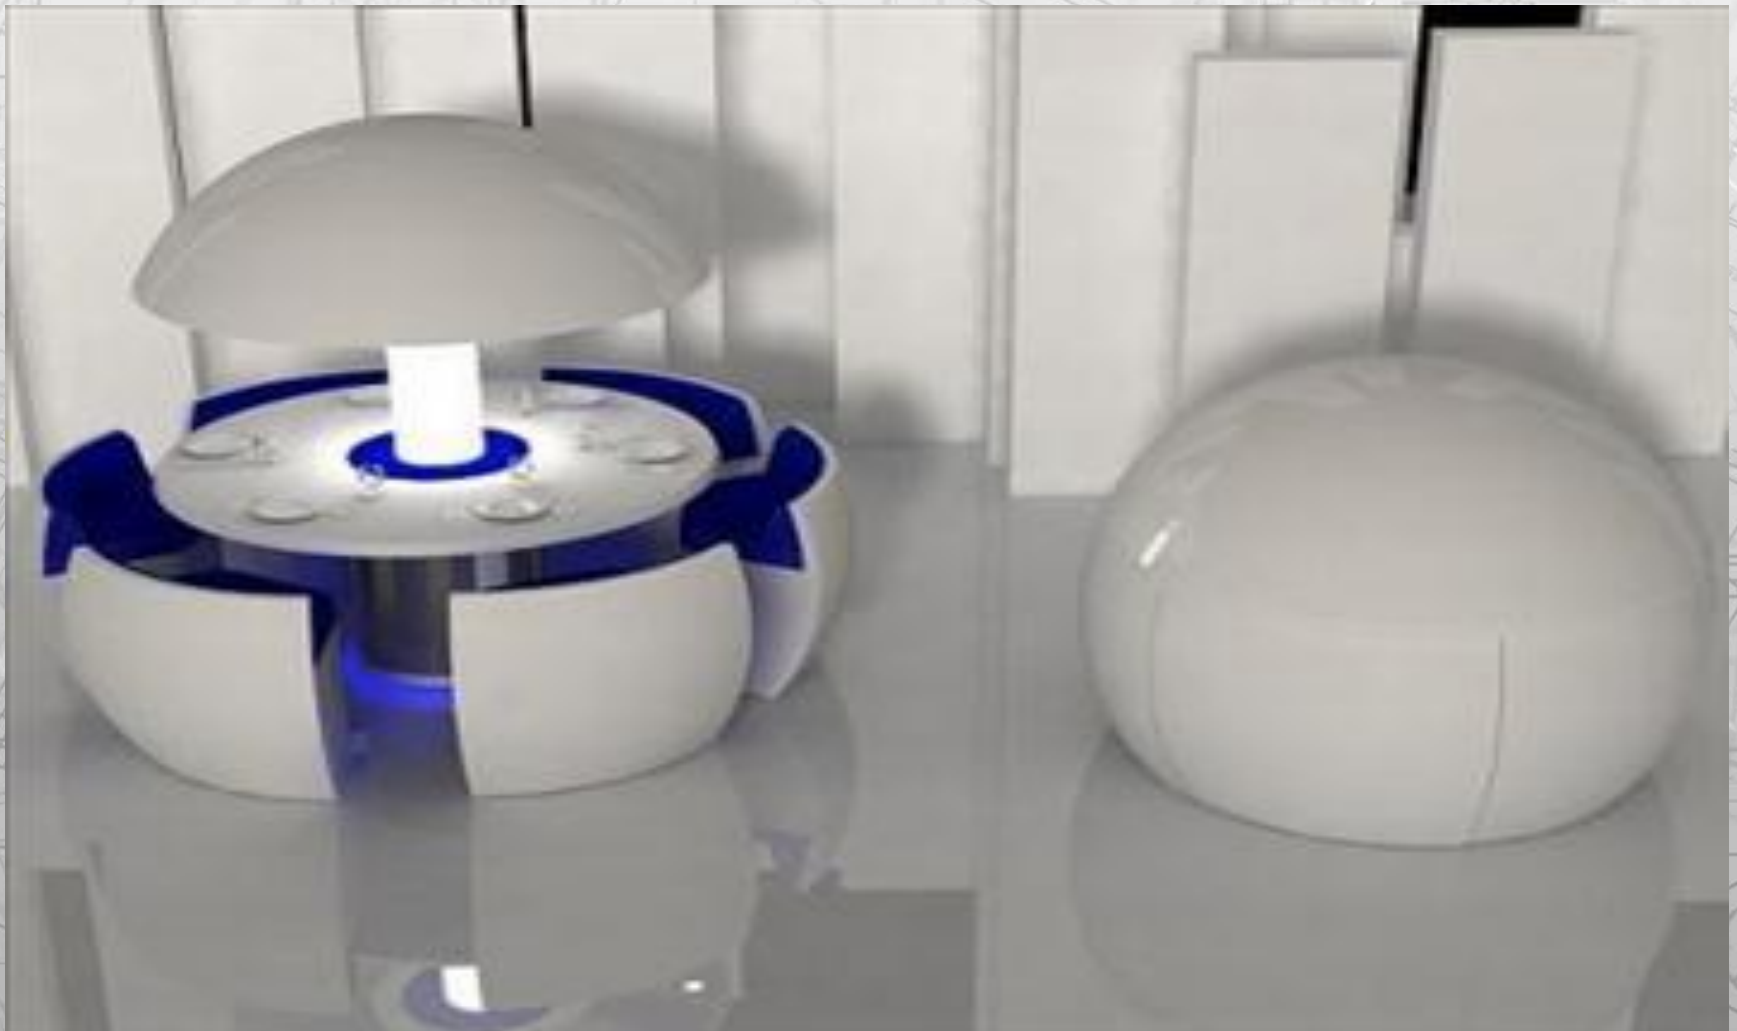

Для работников организованы зоны отдыха, которые можно легко прятать