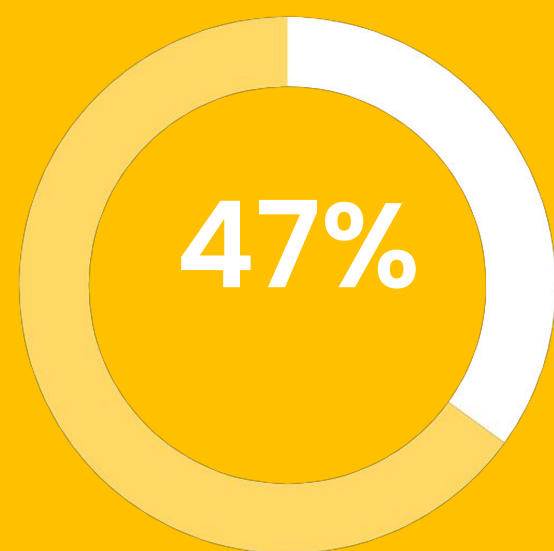

Put your amazing title here

Our Services

Progressively pursue
integrated at business and
synergistically network
ethical applications rather
imperatives.

Put Subtitle Here

Experiences energistically
pursue extensive services
design quality.

Put Subtitle Here

Dynamically maintain granular service
through experiences energistical pursue
extensive services design.

Put Subtitle Here

Dynamically maintain granular service
through experiences energistical pursue
extensive services design.

Put Subtitle Here

Dynamically maintain granular service
through experiences energistical pursue
extensive services design.